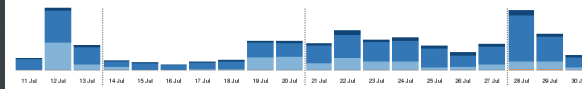

Overview

	Total	Last month Jun. 2008	This month Jul. 2008	Target This month Jul. 2008	Yesterday 29 Jul. 2008	Today 30 Jul. 2008
Visitors	152	23	141 (+513%)	141 (+513%)	13	11
Pageviews	1973	289	1684 (+482.7%)	1684 (+482.7%)	115	47
Spiders	830	100	730 (+830%)	730 (+830%)	35	12
Feeds	5	0	5	5	2	1